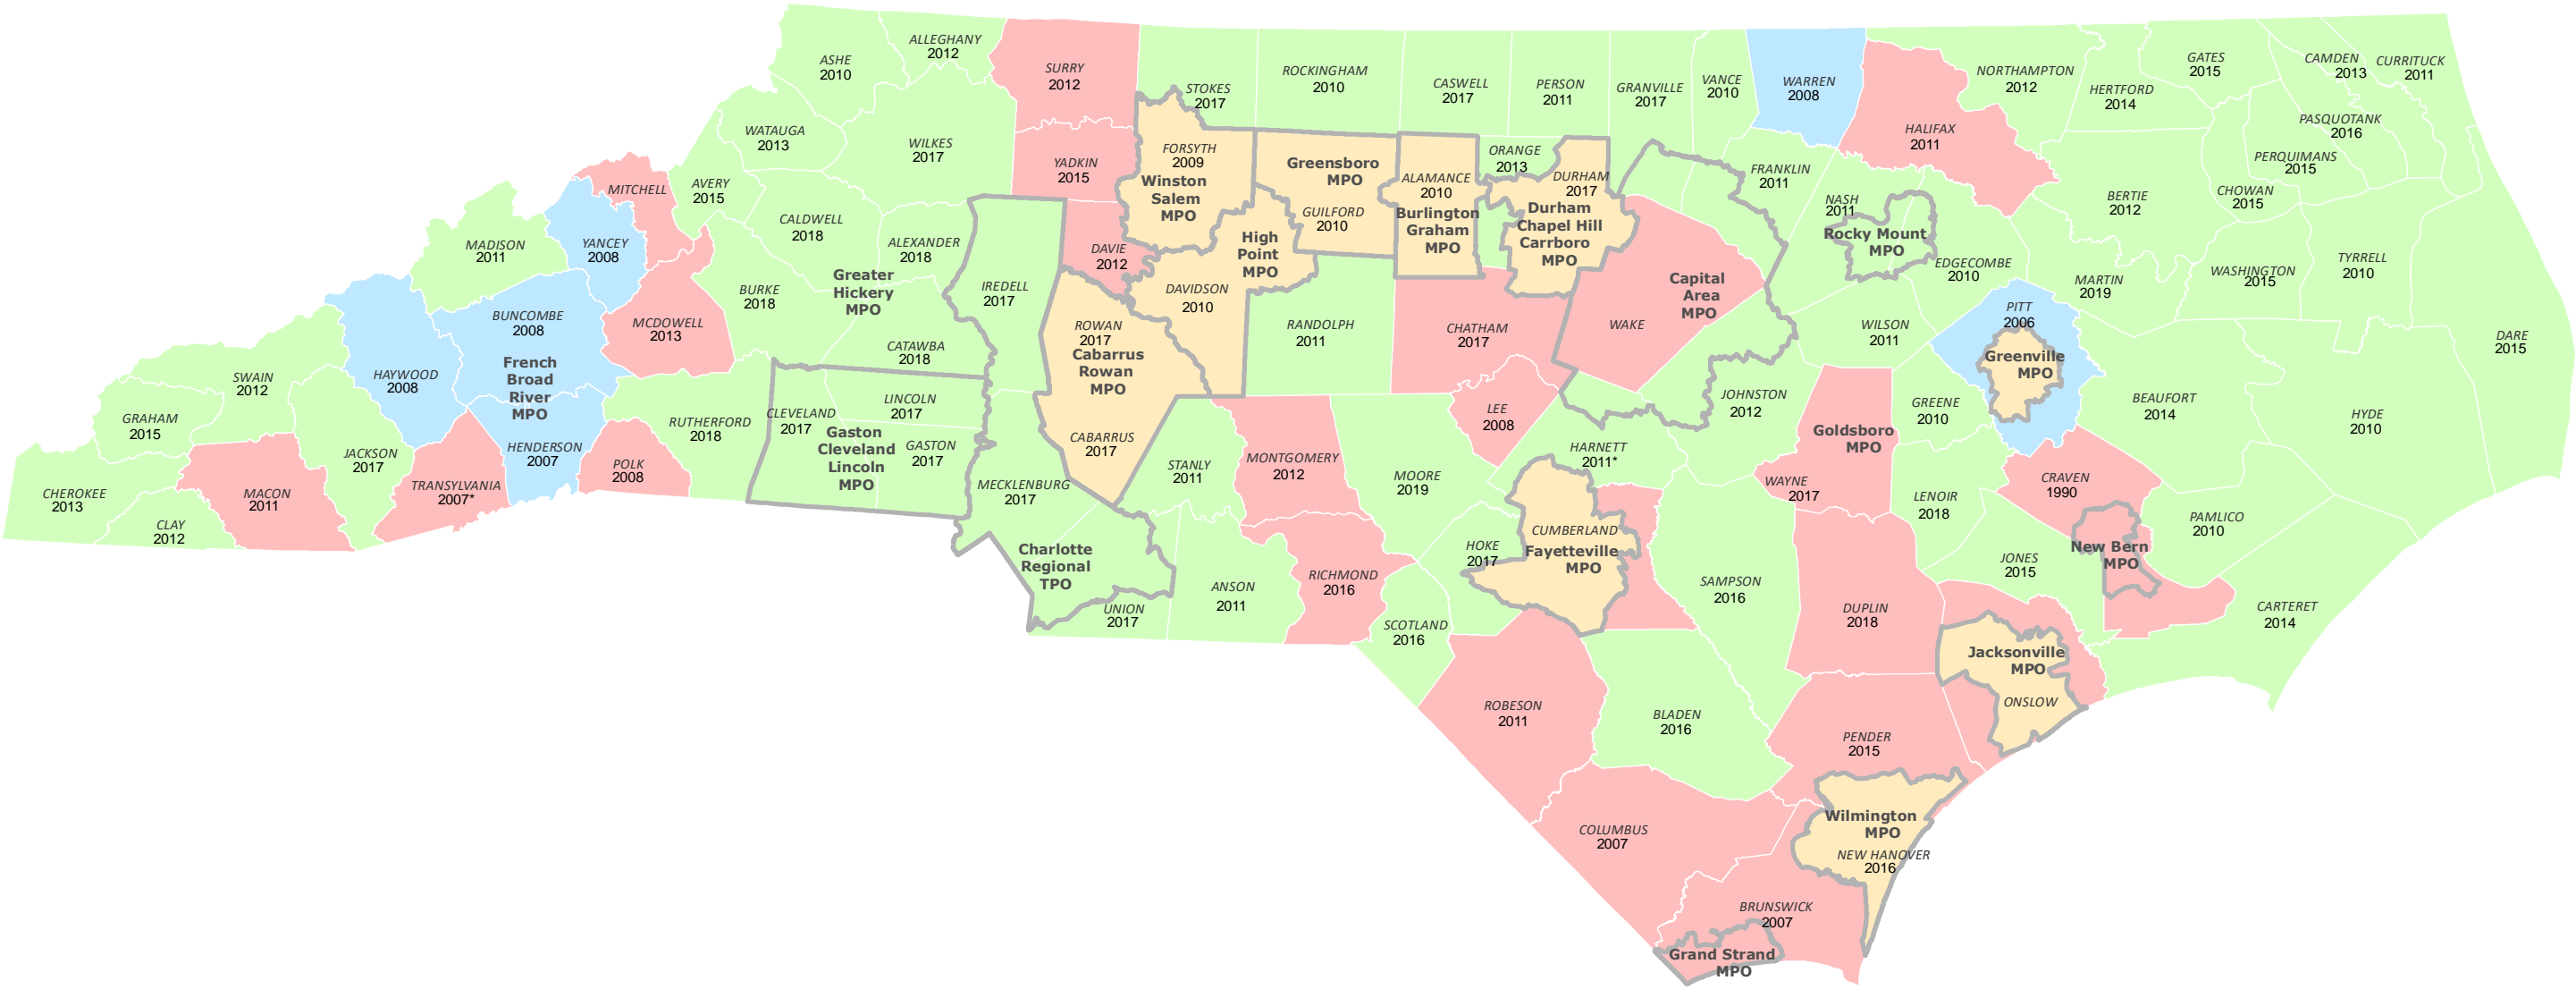

North Carolina Department of Transportation Comprehensive Transportation Plans (CTP)

- County CTP Adopted After Jan. 2009 With Adoption Year
- County CTP Under Study With Last Adoption Year If Applicable
- County CTP Adopted Before Jan. 2009 With Adoption Year
- MPO CTP Under Study
- MPO Boundary

Map Created By
NCDOT Transportation Planning Division
February 2019